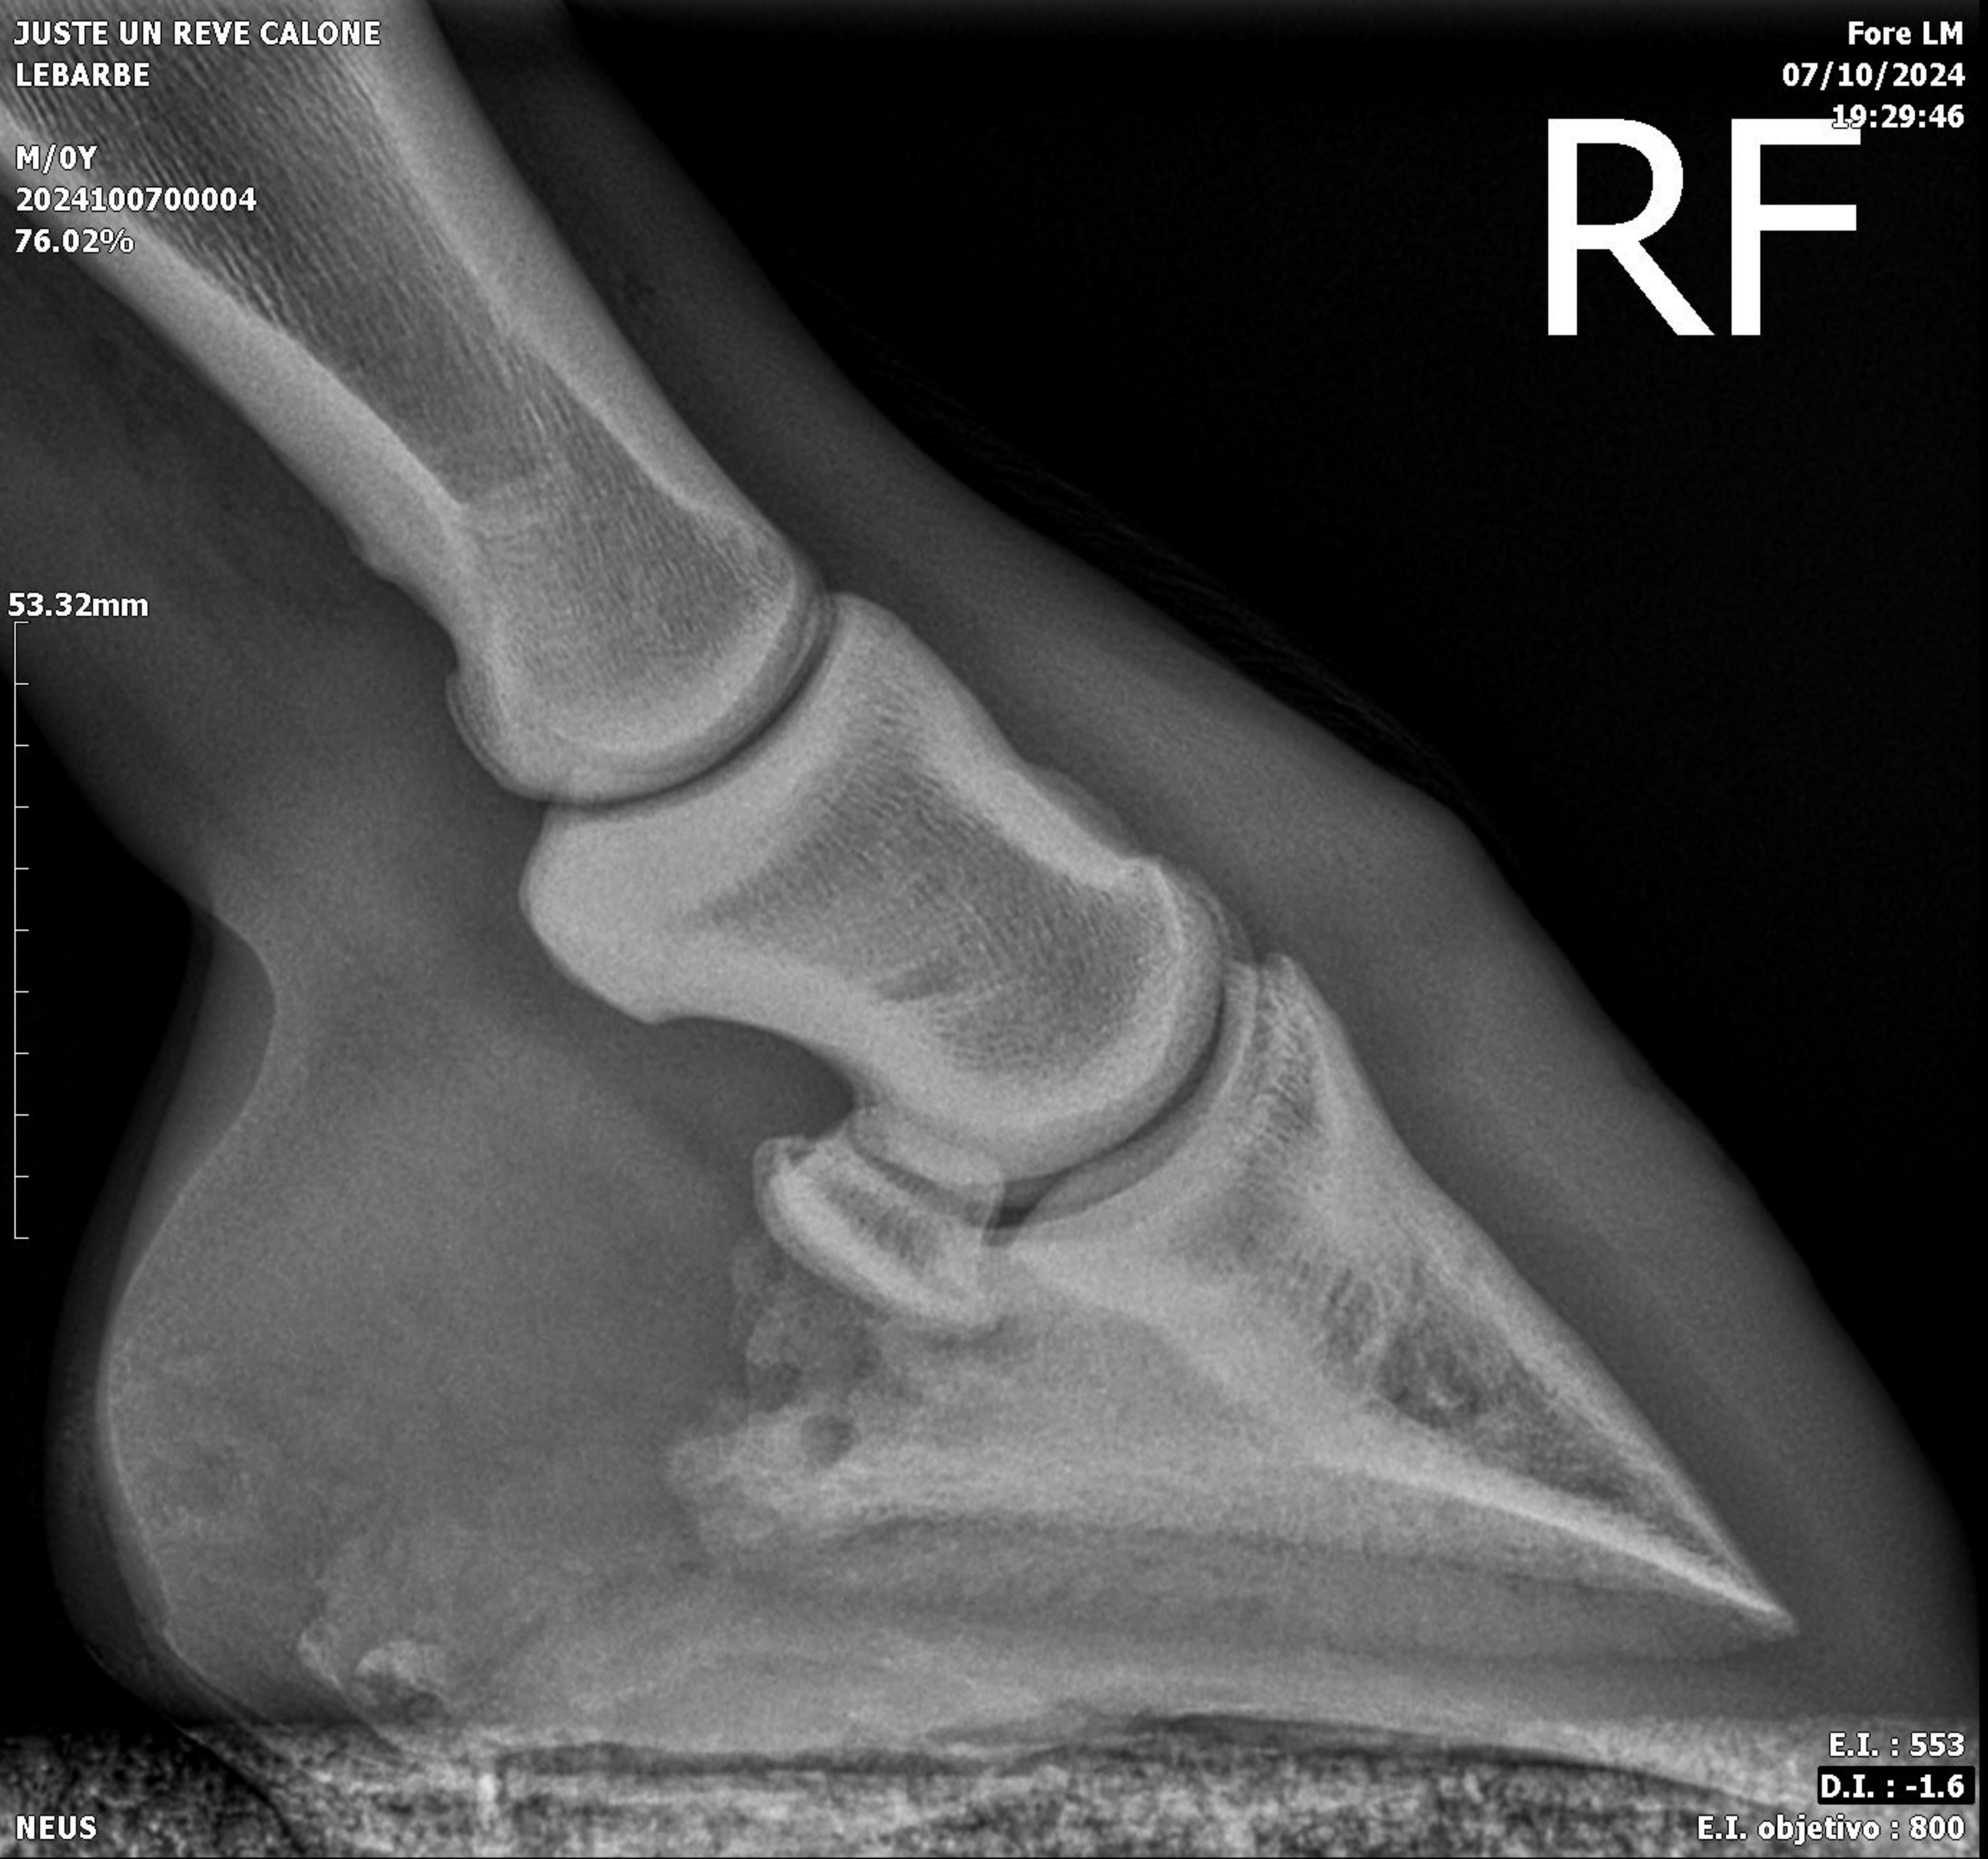

JUSTE UN REVE CALONE
LEBARBE

Fore LM
07/10/2024
19:29:46

M/OY
2024100700004
76.02%

RF

53.32mm

NEUS

E.I. : 553
D.I. : -1.6
E.I. objetivo : 800